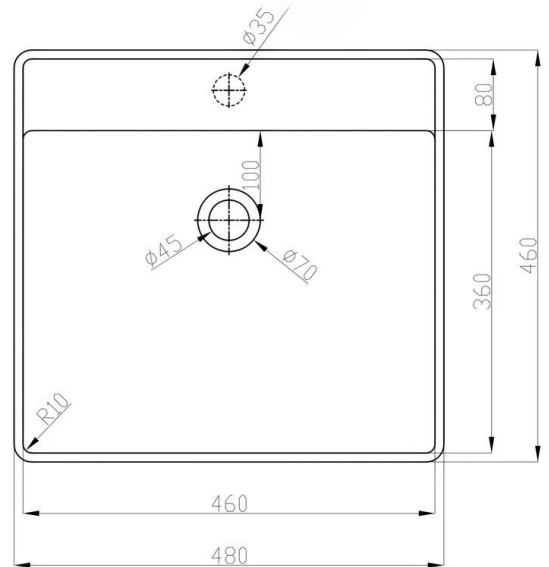

Model No: MBB-403 Wash Basin

Specification Sheet

PRODUCT SPECIFICATIONS

Product:	Granite Wash Basin
Type of Basin:	19" Inch Counter Top Basin
Special Features:	<ul style="list-style-type: none">• Durable Granite Construction• Elegant Aesthetic• Stain and Fade Resistant• Heat Resistant• Easy to Clean• Scratch and Impact Resistant
Depth:	115mm / 4.5"
Total Height:	145mm / 5.75"
Bowl Dimensions:	460x360mm / 18"x14"
Overall Dimensions:	480x460mm / 19"x18"
Available Colours:	<ul style="list-style-type: none">• Black• White
Material:	Granite
No. of Bowls:	Single Bowl
Accessories Included:	Drainer

Note:

- Manual measurement of various sizes has a certain error. Please refer to the actual product!
- The product may be slightly different from the picture due to the display of lights and displays.

For Warranty information and terms and conditions about this product, please [click here](#) or visit www.morzze.com